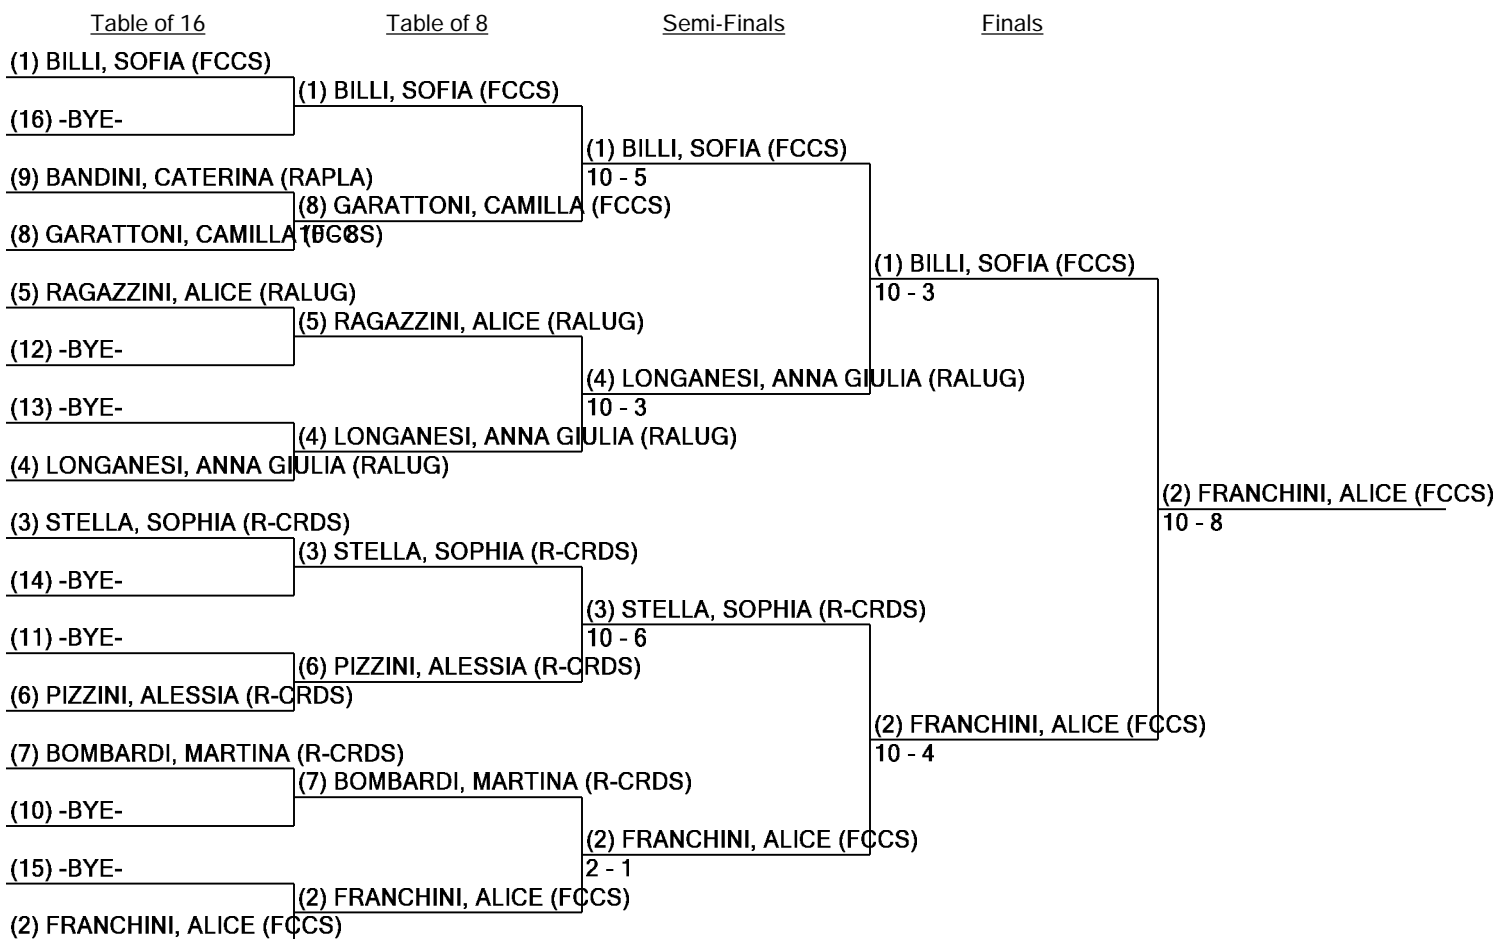

I Trofeo Sportila - Spada - Bambine - Giovanissime - Open Women's Epee - Round #3 - Direct Elimination (Round of 16)

Final Results

Tournament: I Trofeo Sportila - Spada
Location: Sportilia
Event: Bambine - Giovanissime - Open Women's Epee
Event Class: Unrated
Date: sabato 13 aprile 2013 - 16.00

Place	Name	Born	Club
1	FRANCHINI, ALICE	2002	FC - Circolo Schermistico Forlivese
2	BILLI, SOFIA	2002	FC - Circolo Schermistico Forlivese
3T	STELLA, SOPHIA	2003	Ra - Circolo Ravennate Della Spada
3T	LONGANESI, ANNA GIULIA	2001	RA - Soc. Schermistica Lughese
5	RAGAZZINI, ALICE	2001	RA - Soc. Schermistica Lughese
6	PIZZINI, ALESSIA	2001	Ra - Circolo Ravennate Della Spada
7	BOMBARDI, MARTINA	2002	Ra - Circolo Ravennate Della Spada
8	GARATTONI, CAMILLA	2002	FC - Circolo Schermistico Forlivese
9	BANDINI, CATERINA	2001	RA - C.S. G. Placci Faenza